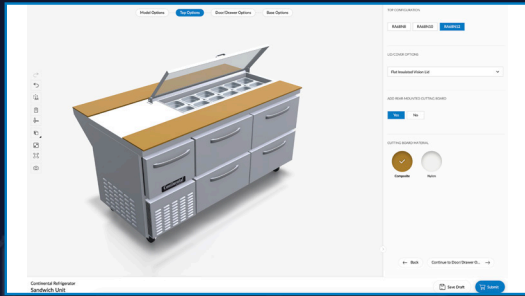

Designed for You, By You.

Continental Refrigerator's **NEW** Configurator

Looking for equipment that's specific to your food service operation, but don't know where to start? With Continental's NEW Configurator, you can build your own unique piece of equipment to fit YOUR workflow and kitchen needs.

- Free and easy to use!
- Submit configuration directly to Sales department to begin purchasing process!
- Nine product lines available to configure!

START CONFIGURING NOW:

Continental[®]
Refrigerator