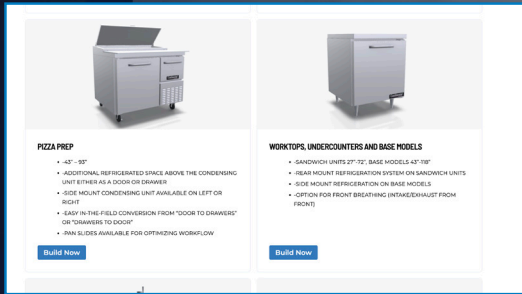

Designed for You, By You.

Continental Refrigerator's **NEW** Configurator

Looking for equipment that's specific to your food service operation, but don't know where to start? With Continental's NEW Configurator, you can build your own unique piece of equipment to fit YOUR workflow and kitchen needs.

- Free and easy to use!
- Submit configuration directly to Sales department to begin purchasing process!
- Nine product lines available to configure!

START CONFIGURING NOW:

Continental[®]
Refrigerator